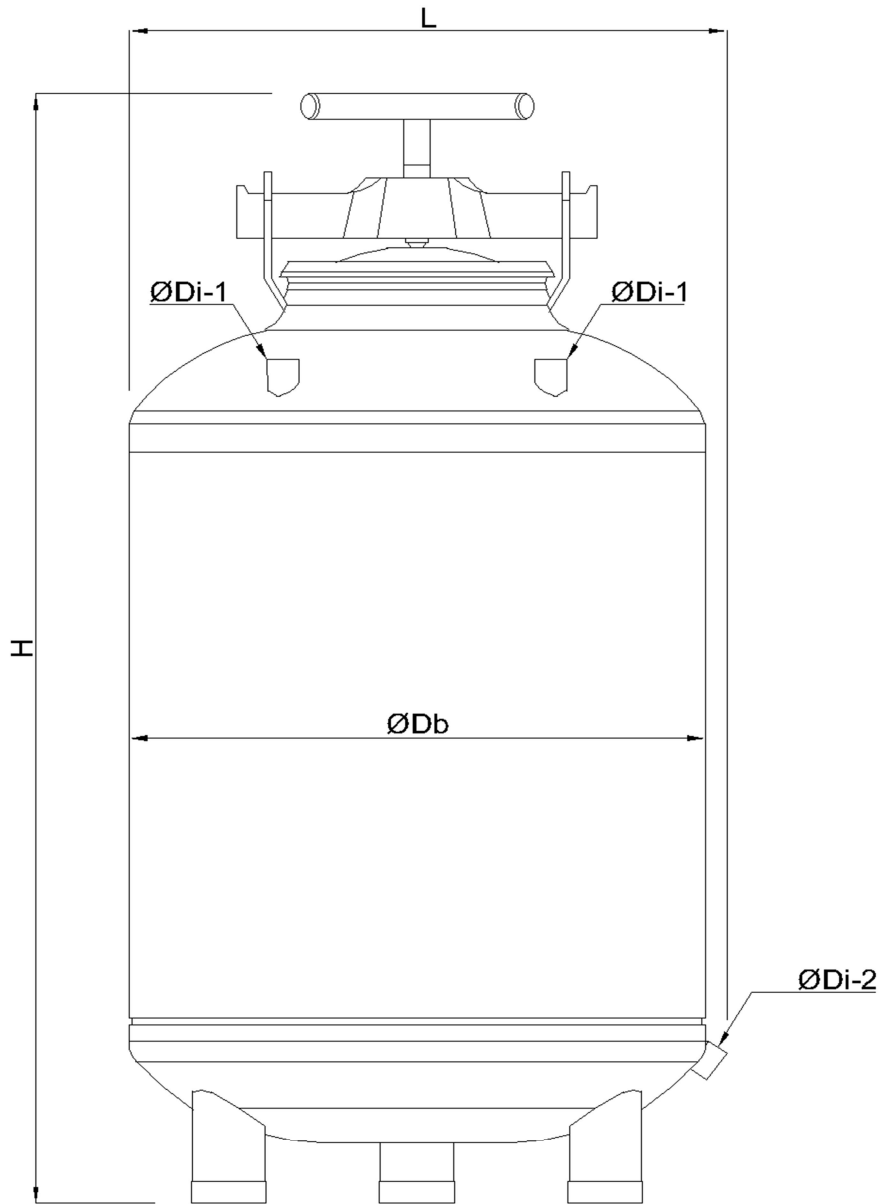

Fertilizer Tank
7026025

Technical Drawing

Table of size

Model	L (mm)	H (mm)	Db (inch)	Di-1 (inch)	Di-2 (inch)	Tank Volume (inch)
7026025	495	1010	20"	1/2"	3/4"	120 Liter